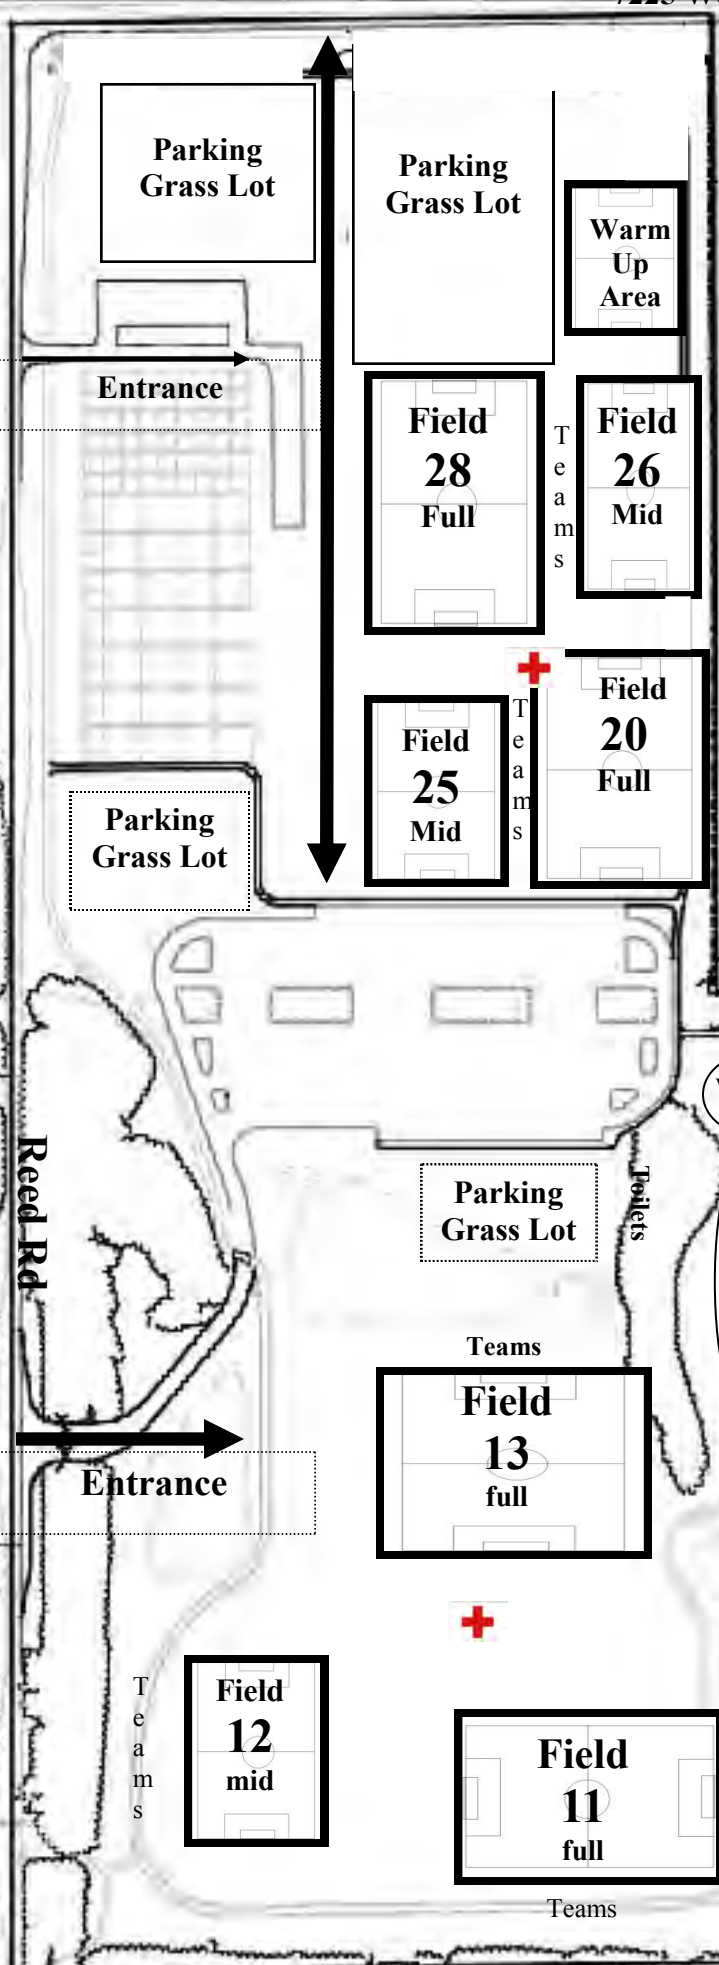

### Field Map

Fields 1-39

7225 West 56th Street  
Indianapolis, IN 46254

(Fields 40-59 at Northwestway Park;  
Fields 80-99 at Avon Complex)

Revised 4/5/17

No smoking, dogs or alcohol allowed on fields.  
Please no parking or vehicle turning around in  
Colts parking lot.

Headquarters Tent

USAI Snack Bar

Vendors

HQ

Awards Area

Referee

Reed Rd

Toilets

**5253 West 62nd Street**

**M  
O  
L  
L  
E  
R  
R  
O  
A  
D**

Tree line    Tree line    Tree Line    Tree Line    Tree Line    Tree line

**Park in the Park.** For safety, no parking and no drop offs along Moller Road and 62nd Street. Form two lanes at exit. Please do not park on Church property or in neighborhood.