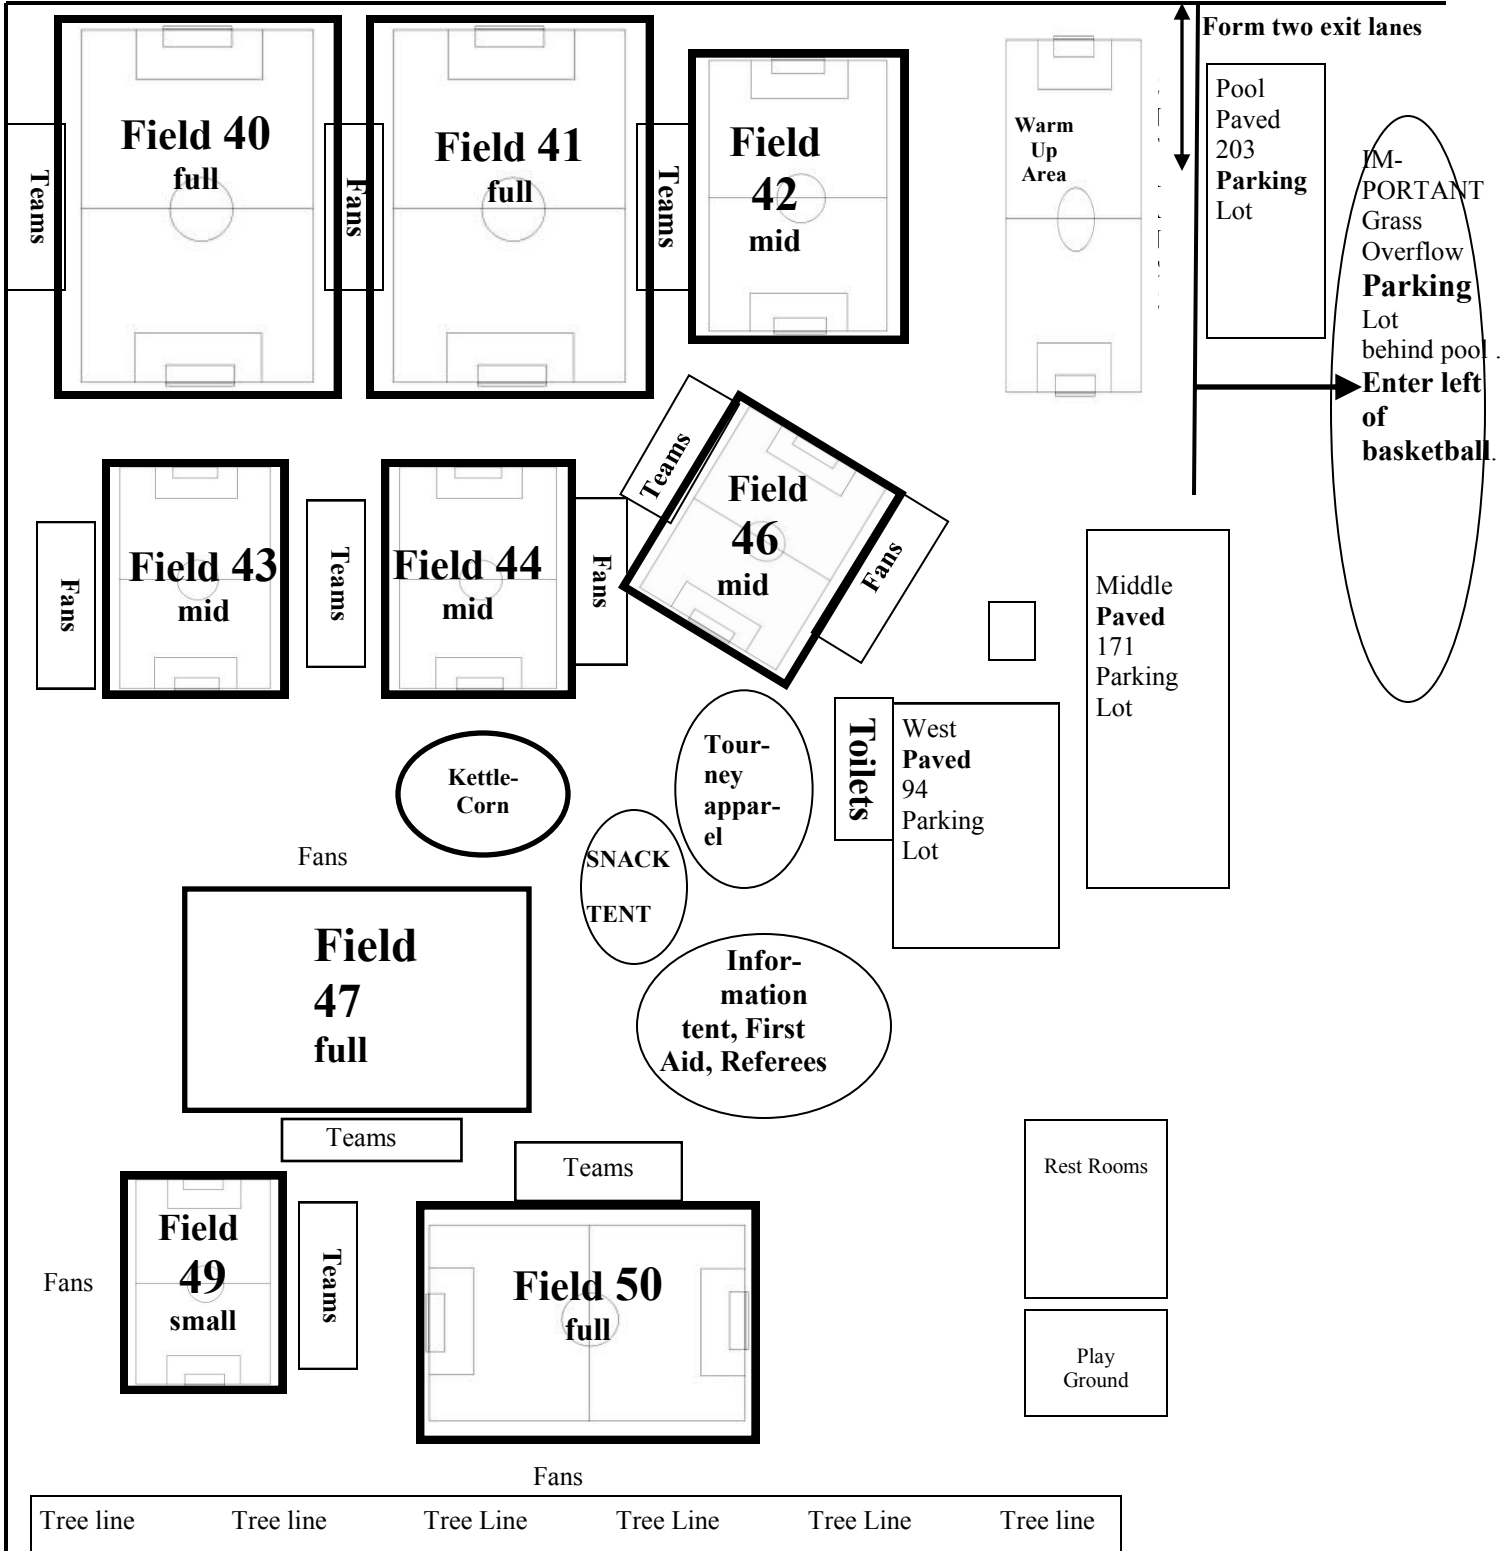

Headquarters Tent

USAI Snack Bar

Vendors

HQ

Awards Area

Referee

Reed Rd

Toilets

Teams

Teams

Teams

**Indy Burn Cup 2017**  
**Northwestway Park Fields 40-59**  
 5253 West 62nd St & Moller Road, Indianapolis, IN 46268  
 Fields 1-39 located at Mary & John Geisse Soccer Complex  
 Fields 80-99 at Avon Soccer Complex Revised 4/3/17

**5253 West 62nd Street**

**M  
O  
L  
L  
E  
R  
R  
O  
A  
D**

Tree line    Tree line    Tree Line    Tree Line    Tree Line    Tree line

**Park in the Park.** For safety, no parking and no drop offs along Moller Road and 62nd Street. Form two lanes at exit. Please do not park on Church property or in neighborhood.