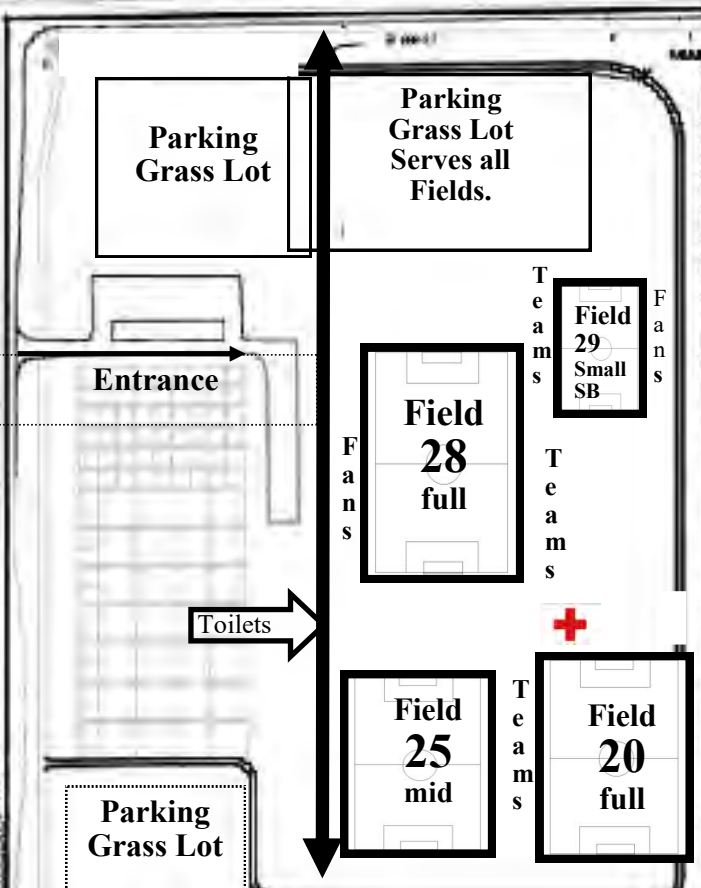

7225 West 56th Street

MARY & JOHN GEISSE SOCCER COMPLEX

Eagle Creek Park

Home of Pike Youth Soccer Club & Indy Burn

Indy Pike Fest 2020
Field Map Fields 1-39
7225 West 56th Street
Indianapolis, IN 46254

8/29/2020 **COVID-19: Governor's Mandatory Mask Order in Effect. All over 2 years old wear mask at all times. Players may remove mask during games.**

(Fields 40-59 at Northwestway Park
Fields 80-99 at USAI Avon Complex)

No smoking, dogs or alcohol allowed on fields. Please no parking or vehicle turn around in Colts parking lot.

Indy Pike Fest 2020
Northwestway Park Fields 40-59
 5253 West 62nd St & Moller Road, Indianapolis, IN 46268
 Fields 1-39 located at Mary & John Geisse Soccer Complex
 Fields 80-99 at Avon Soccer Complex Revised 08/29/2020

5253 West 62nd Street

**M
O
L
L
E
R

R
O
A
D**

Park in the Park. OVERFLOW PARKING BEHIND BASKETBALL COURT. For safety, no parking and no drop offs along Moller Road and 62nd Street. **Form two lanes at exit.** Please do not park on Church property or in neighborhood.