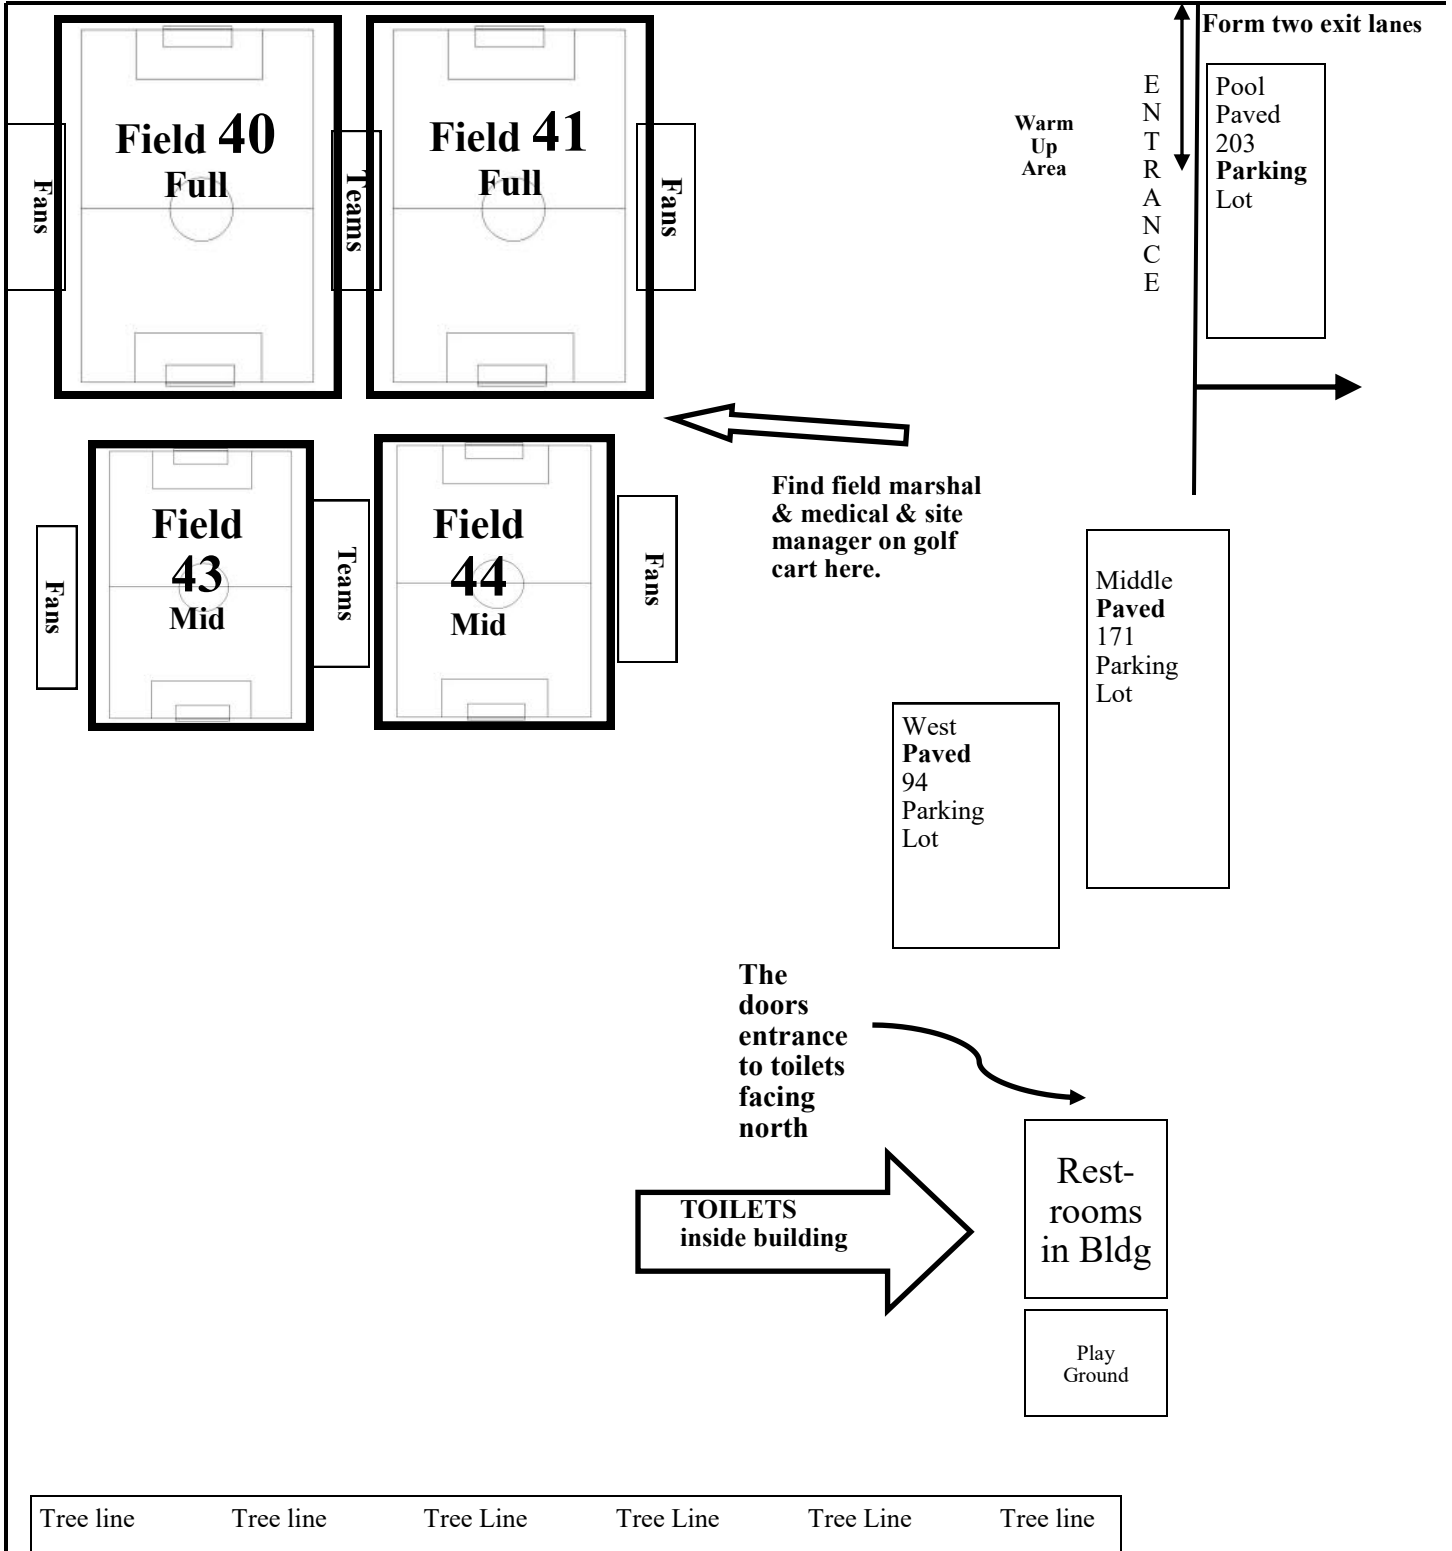

7225 West 56th Street

MARY & JOHN GEISSE SOCCER COMPLEX

Eagle Creek Park

Home of Pike Youth Soccer Club & Indy Burn

Indy Pike Fest 2020
Field Map Fields 1-39
7225 West 56th Street
Indianapolis, IN 46254

8/29/2020 **COVID-19: Governor's Mandatory Mask Order in Effect. All over 2 years old wear mask at all times. Players may remove mask during games.**

(Fields 40-59 at Northwestway Park
Fields 80-99 at USAI Avon Complex)

No smoking, dogs or alcohol allowed on fields. Please no parking or vehicle turn around in Colts parking lot.

Indy Pike Fest 2020
Northwestway Park Fields 40-59
 5253 West 62nd St & Moller Road, Indianapolis, IN 46268
 Fields 1-39 located at Mary & John Geisse Soccer Complex
 Fields 80-99 at Avon Soccer Complex Revised 08/29/2020

5253 West 62nd Street

**M
O
L
L
E
R

R
O
A
D**

Park in the Park. OVERFLOW PARKING BEHIND BASKETBALL COURT. For safety, no parking and no drop offs along Moller Road and 62nd Street. **Form two lanes at exit.** Please do not park on Church property or in neighborhood.