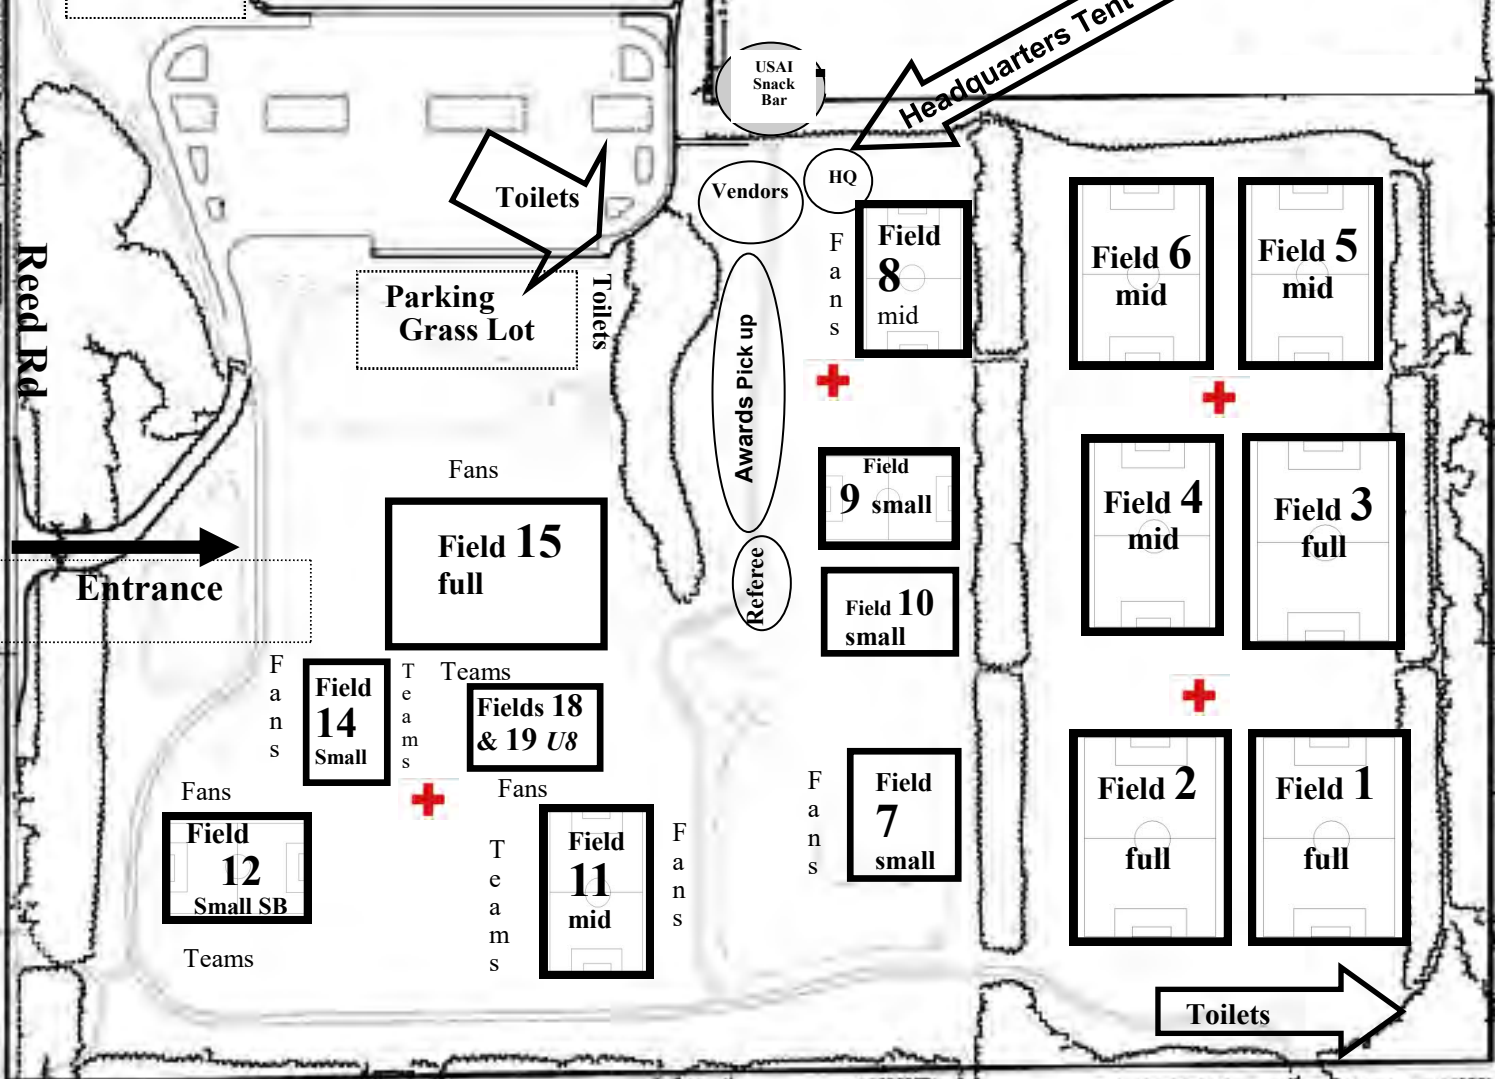

7225 West 56th Street

MARY & JOHN GEISSE SOCCER COMPLEX

Eagle Creek Park

Home of Pike Youth Soccer Club & Indy Burn

Indy Pike Fest 2020
Field Map Fields 1-39
7225 West 56th Street
Indianapolis, IN 46254

8/29/2020 **COVID-19: Governor's Mandatory Mask Order in Effect. All over 2 years old wear mask at all times. Players may remove mask during games.**

(Fields 40-59 at Northwestway Park
Fields 80-99 at USAI Avon Complex)

No smoking, dogs or alcohol allowed on fields. Please no parking or vehicle turn around in Colts parking lot.

Indy Pike Fest 2020
Northwestway Park Fields 40-59
 5253 West 62nd St & Moller Road, Indianapolis, IN 46268
 Fields 1-39 located at Mary & John Geisse Soccer Complex
 Fields 80-99 at Avon Soccer Complex Revised 08/29/2020

5253 West 62nd Street

**M
O
L
L
E
R

R
O
A
D**

Park in the Park. OVERFLOW PARKING BEHIND BASKETBALL COURT. For safety, no parking and no drop offs along Moller Road and 62nd Street. **Form two lanes at exit.** Please do not park on Church property or in neighborhood.